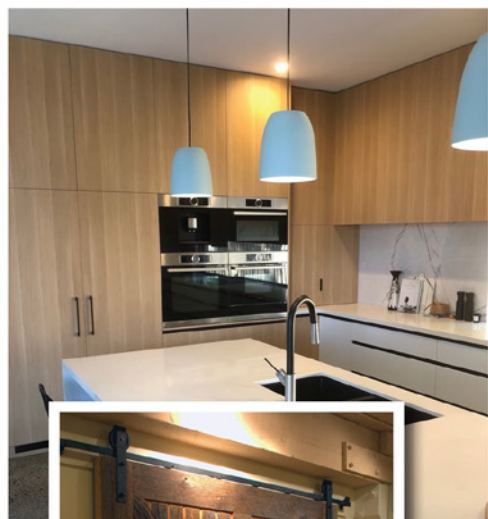

Renovations/extensions/joinery

Mob: 0407 097 995

*Considered design achieves 6 star energy
ratings and better for mudbrick.*

Visit:
www.mudbrick.org.au

LEONARD

INTERIORS

CABINETMAKERS & JOINERS

Leaders in Quality design & construction